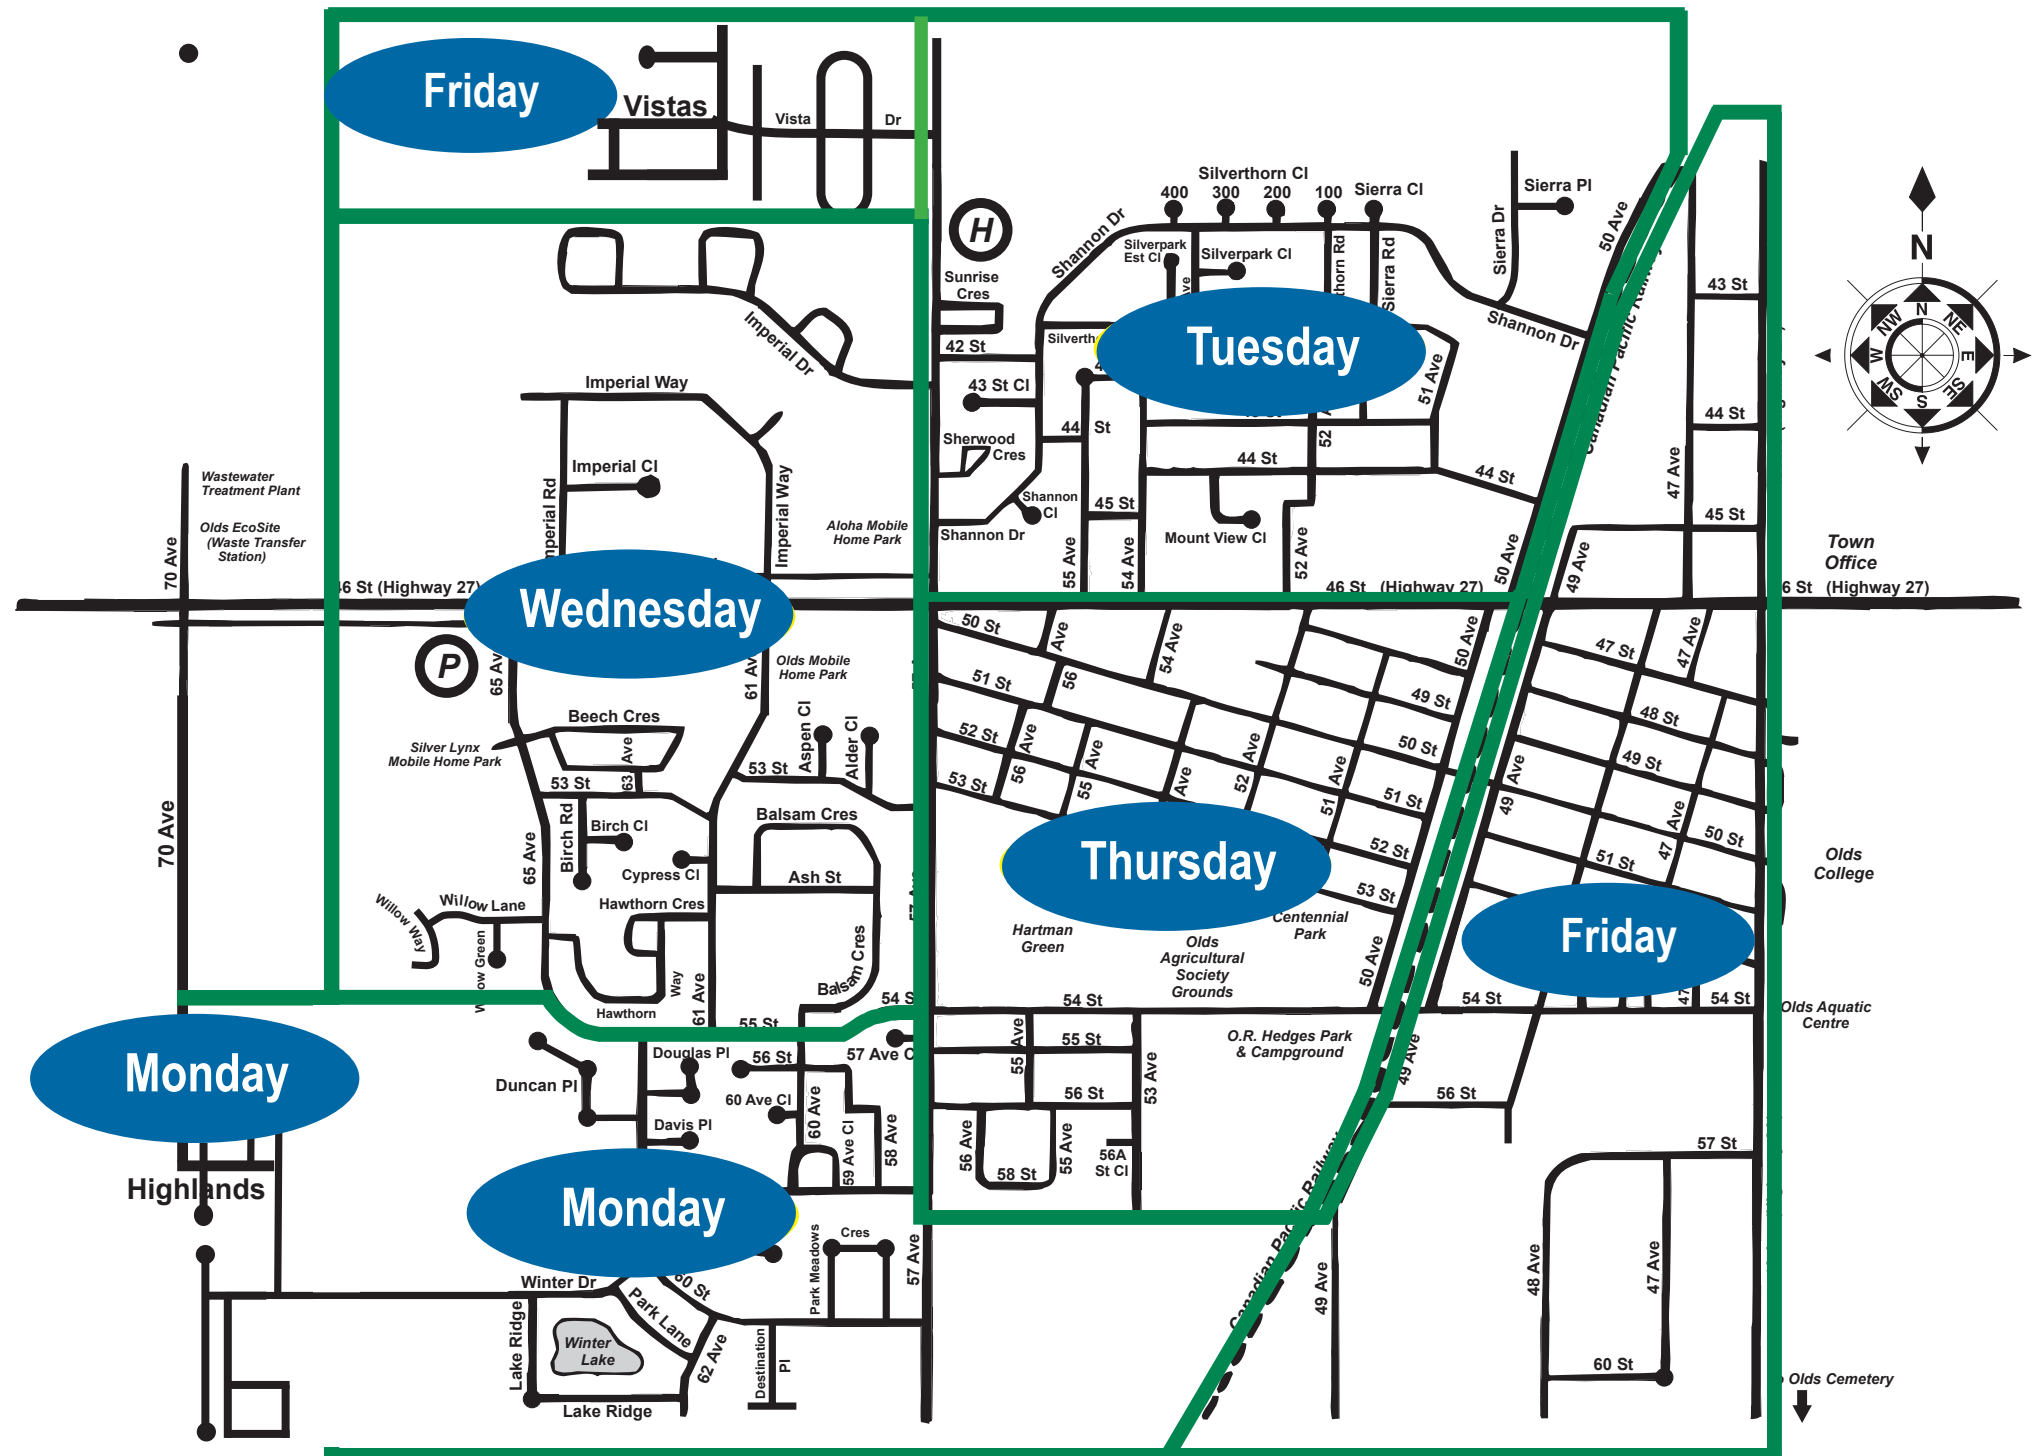

Town of **OLDs**  
 Recycling Centres  
 Co-op Food Store  
 (5330 46 St)  
 49 Avenue  
 (across from Tracks Pub)

## WASTE CONNECTIONS OF CANADA

# Residential Roll Out Bin Collection Areas

**Please note:**  
**Tuesday & Thursday Pickups**  
(include both sides of 57 Ave)